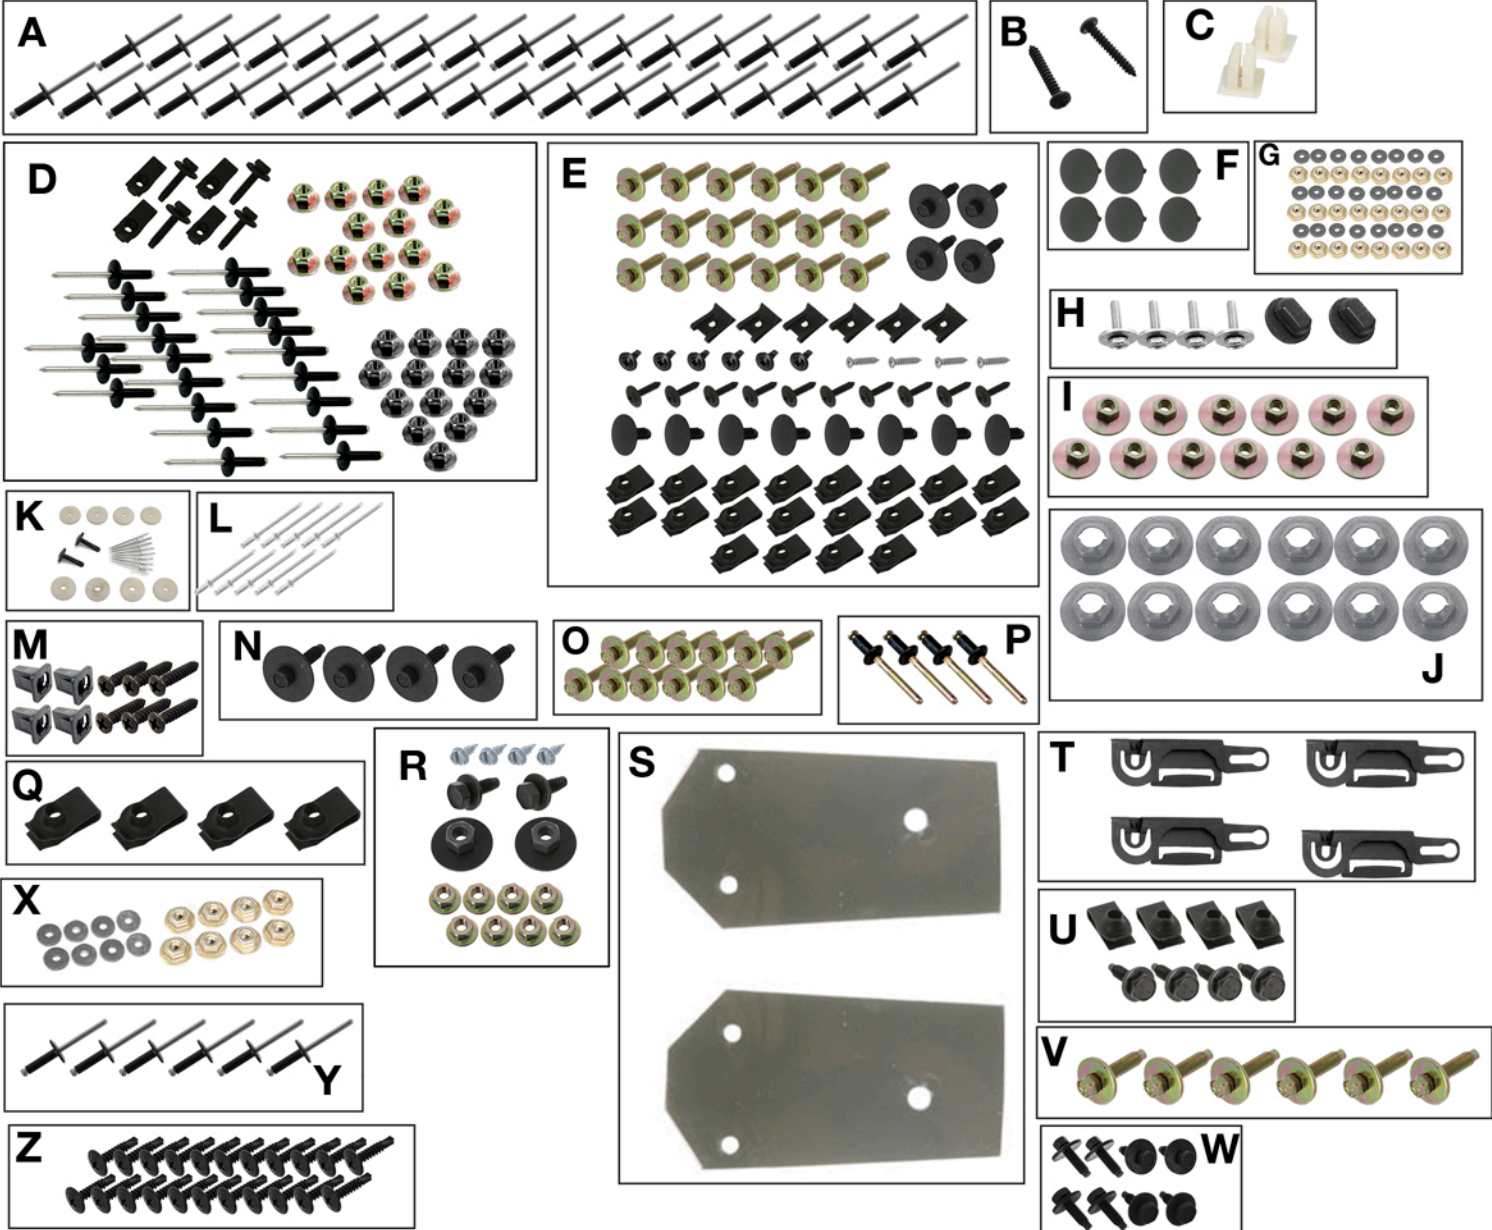

1987-1993 Convertible Exterior Master Hardware Kit

Disclaimer

By using this instruction sheet, you agree that other than as expressly stated in the LMR Terms and Conditions (Agreement) or as required by the laws of the state of Texas or applicable United States federal law (Applicable Law), this instruction sheet is provided "AS IS" and LMR does not make any specific representations or warranties about this instruction sheet. For example, LMR does not make any warranties about: (a) the content provided in this instruction sheet; (b) any specific features of this instruction sheet, or its accuracy, reliability, or ability to meet your needs. The knowledge and experience level of users of this instruction sheet vary widely; if you do not have adequate knowledge and experience to use this instruction sheet and safely accomplish the tasks described, please hire a professional to assist you for your safety and the safety of your vehicle and others.

Limitation of Liability

Except as required by Applicable Law, LMR, its affiliates, officers, directors, employees and agents will not be responsible for any loss of profits, revenues, business opportunities, goodwill, or anticipated savings, indirect or consequential loss, punitive damages caused by:

- Errors, mistakes, or inaccuracies in this instruction sheet
- Personal injury or property damage resulting from your use of this instruction sheet

This limitation of liability provision applies to any claim regardless of whether the claim asserted is based on warranty, contract, tort or any other legal theory.

Use this information at your own risk. Any injury, damage, or loss that may result from use of the tools, equipment, products, or information contained in this instruction sheet is the sole responsibility of the user.

Indemnity

To the extent permitted by Applicable Law, you agree to defend, indemnify and hold harmless LMR, its Affiliates, officers, directors, employees, agents, information providers, licensors, and other partners from and against any and all claims, damages, obligations, losses, liabilities, costs or debt, and expenses (including but not limited to attorney's fees) arising from: (i) your use of and access to this instruction sheet; (ii) your violation of any term of the Agreement; (iii) your violation of any third party right, including without limitation any copyright, property, or privacy right; or (iv) any claim that your actions caused damage to LMR or a third party. The defense and indemnification obligations will survive this Agreement and your use of this instruction sheet.

FIND YOUR NEXT MOD! SHOP 1000s OF PARTS ONLINE 24/7 @ LMR.COM