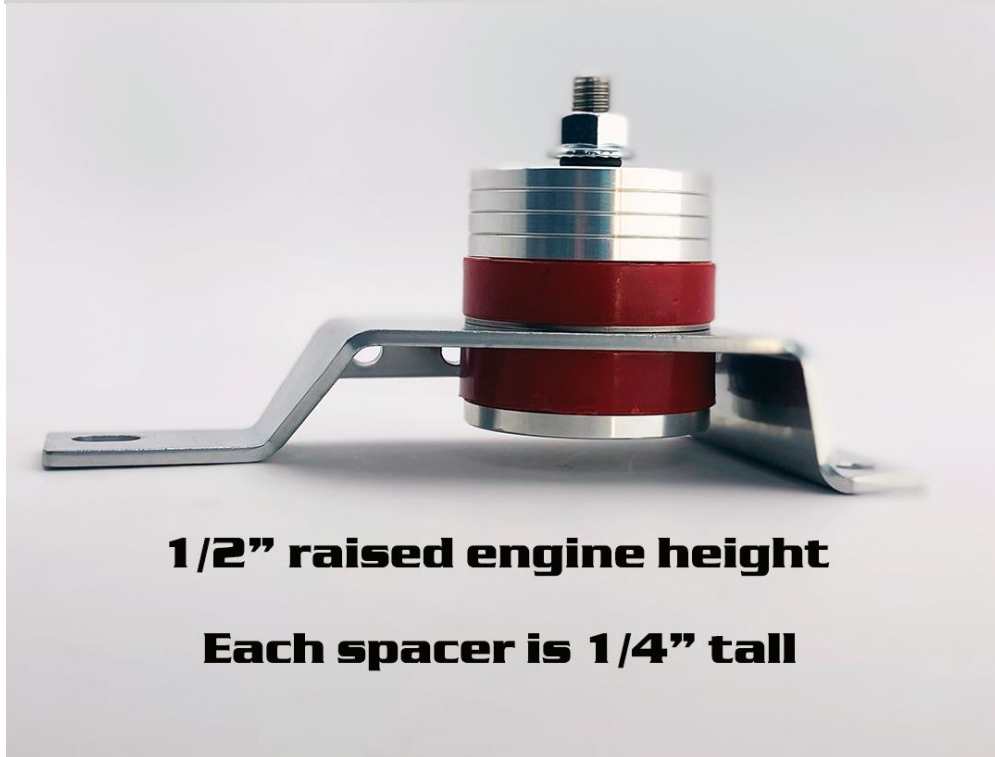

UPR Mustang 4.6/LS Adjustable Motor Mounts

Stock height

1/2" raised engine height

Each spacer is 1/4" tall