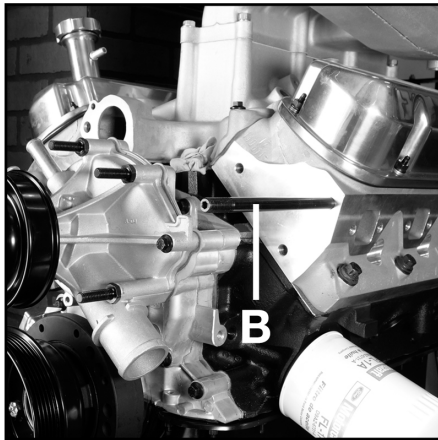

FIG.1

FIND YOUR NEXT MOD! **FAST, FREE SHIPPING ON $49+ ORDERS!**