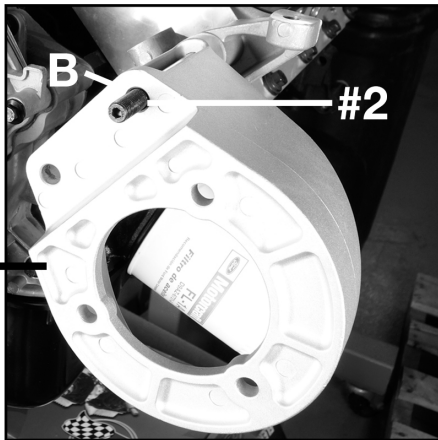

FIG.3

FIND YOUR NEXT MOD! **FAST, FREE SHIPPING ON $49+ ORDERS!**