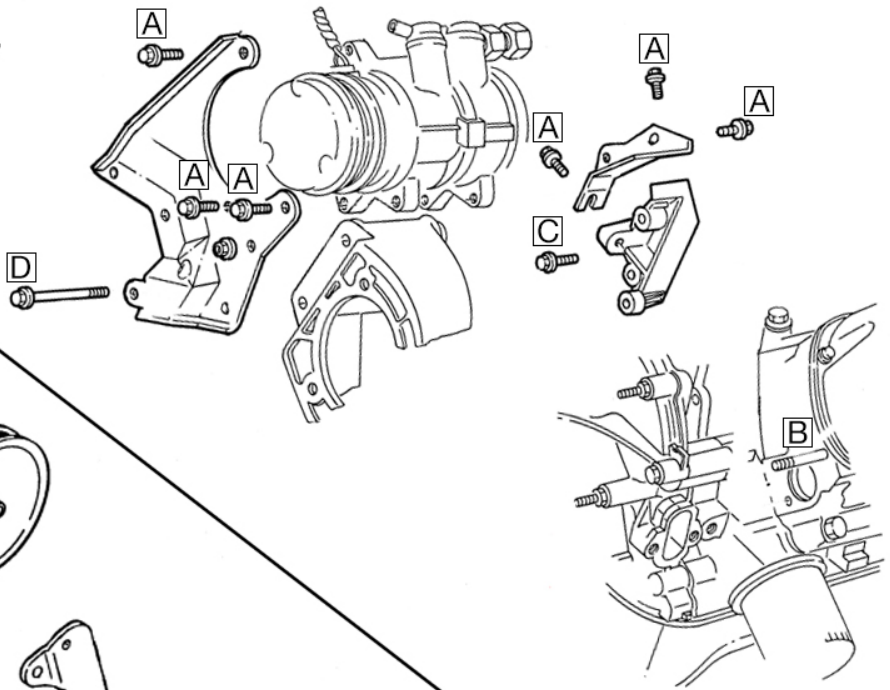

FIGURE 7

LRS-9998930

FIND YOUR NEXT MOD! **FAST, FREE SHIPPING ON $49+ ORDERS!**