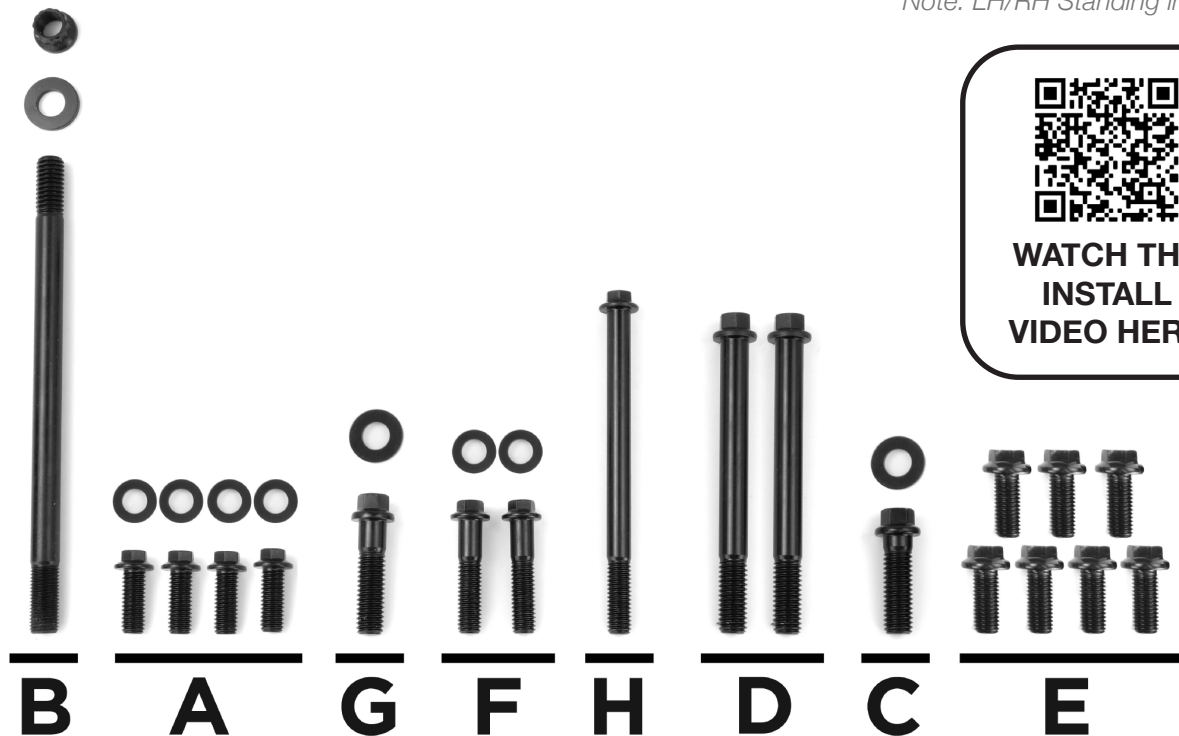

* Note: LH/RH Standing in front of car*

FIND YOUR NEXT MOD! **FAST, FREE SHIPPING ON $49+ ORDERS!**