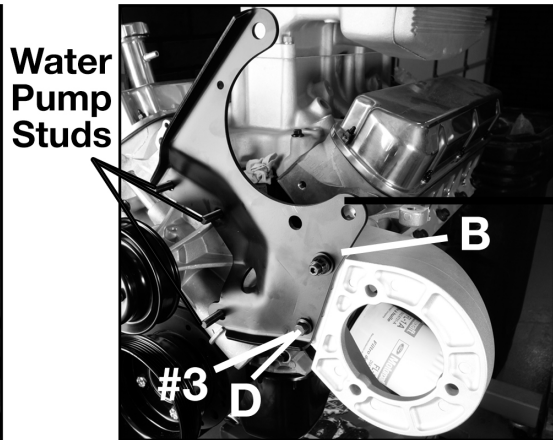

FIG.4

FIND YOUR NEXT MOD! **FAST, FREE SHIPPING ON $49+ ORDERS!**