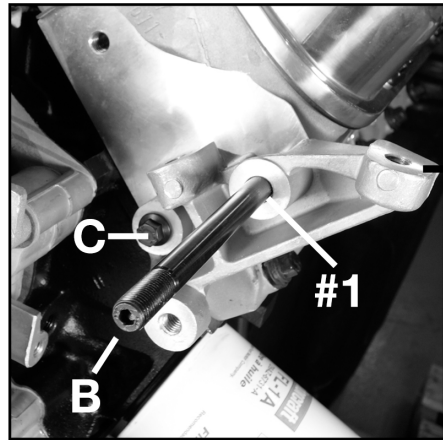

FIG.2

FIND YOUR NEXT MOD! **FAST, FREE SHIPPING ON $49+ ORDERS!**