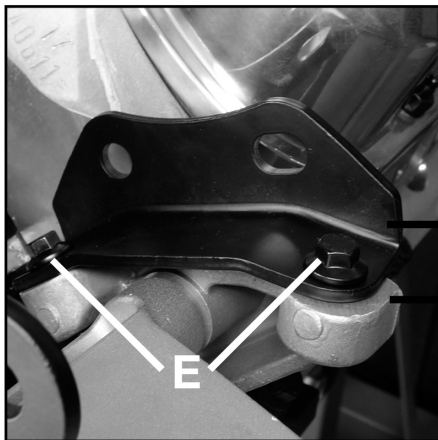

FIG.5

FIND YOUR NEXT MOD! **FAST, FREE SHIPPING ON $49+ ORDERS!**