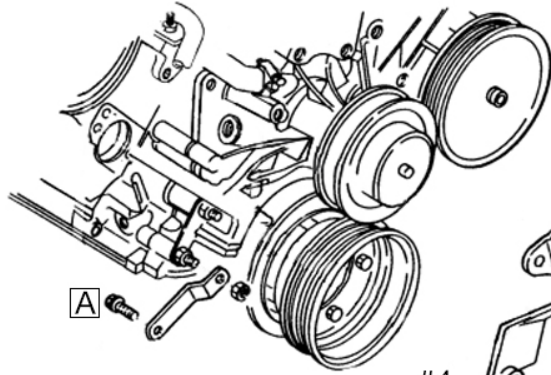

FIGURE 7

LRS-9998930

FIND YOUR NEXT MOD! **FAST, FREE SHIPPING ON $49+ ORDERS!**