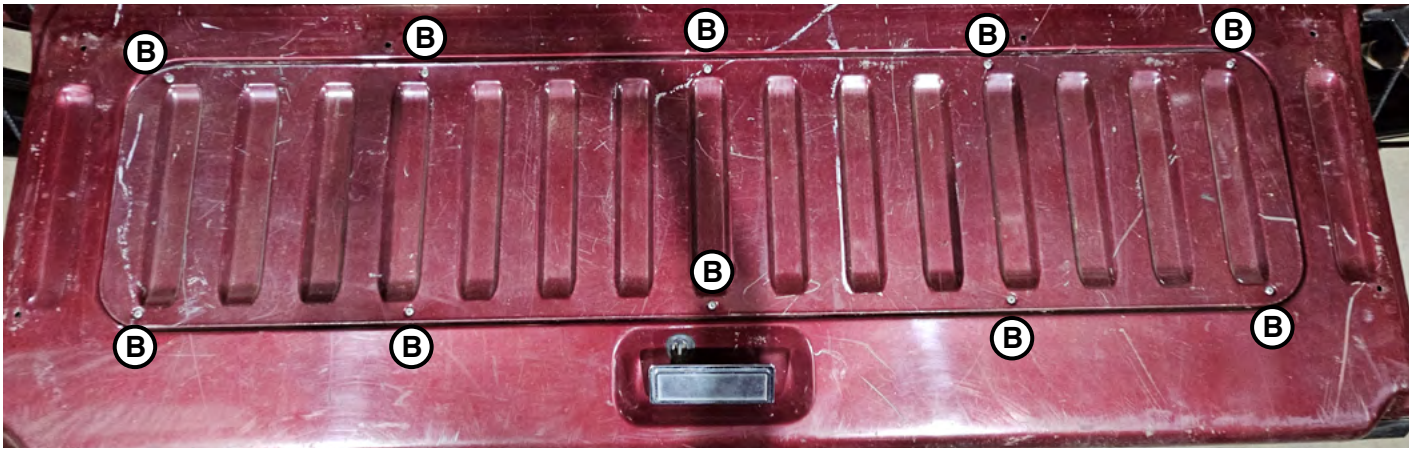

## 1992-96 Bronco Tailgate Hardware Kit

### What's In The Box

- A – Regulator / Window Channel Screws (12)
- B – Tailgate Access Panel Screws (10)
- C – Latch Handle Screws (2)

**FIND YOUR NEXT MOD! SHOP 1000s OF PARTS ONLINE 24/7 @ LMR.COM**