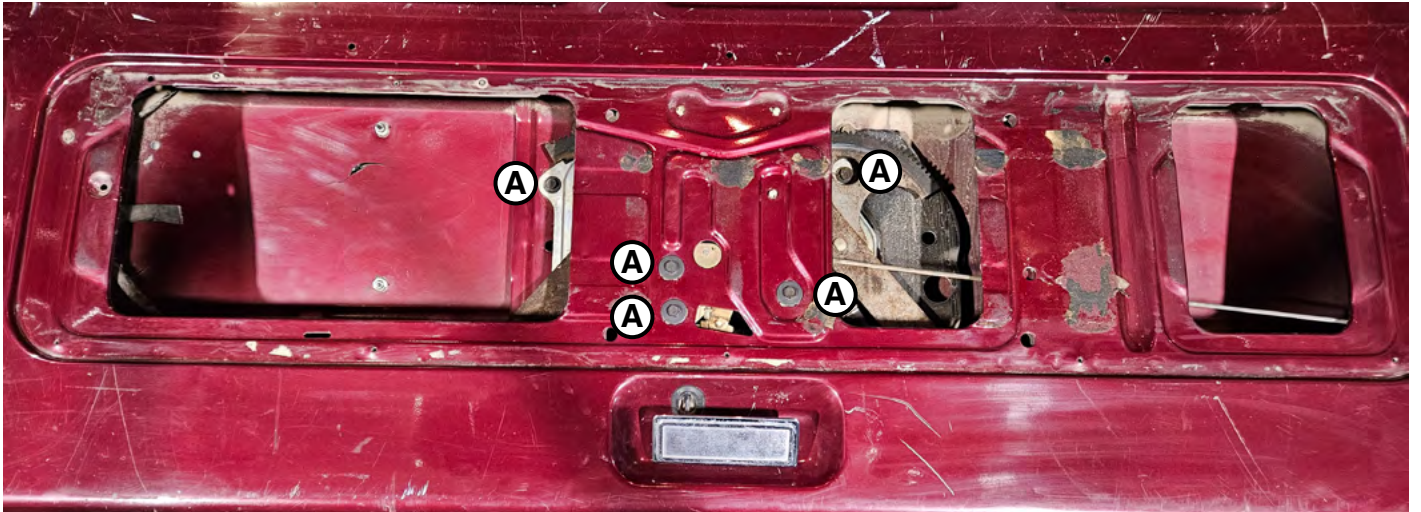

## 1992-96 Bronco Tailgate Hardware Kit

### What's In The Box

- A – Regulator / Window Channel Screws (12)
- B – Tailgate Access Panel Screws (10)
- C – Latch Handle Screws (2)

**FIND YOUR NEXT MOD! SHOP 1000s OF PARTS ONLINE 24/7 @ LMR.COM**