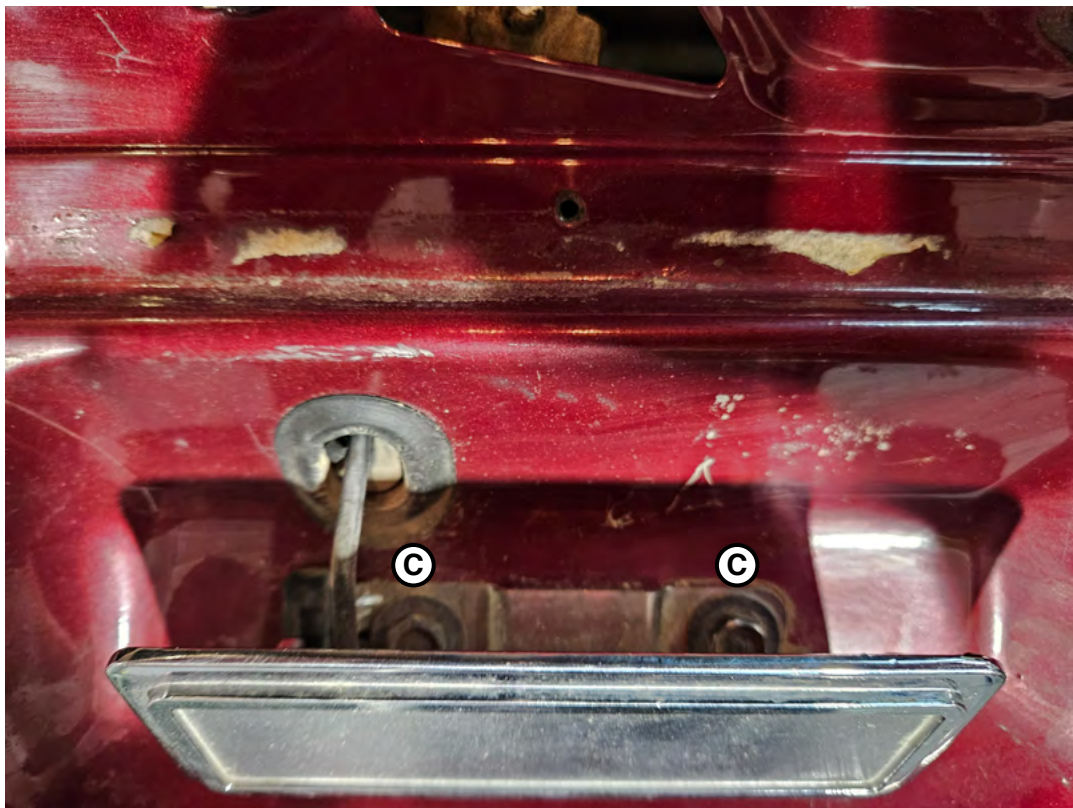

## 1992-96 Bronco Tailgate Hardware Kit

### What's In The Box

- A – Regulator / Window Channel Screws (12)
- B – Tailgate Access Panel Screws (10)
- C – Latch Handle Screws (2)

**FIND YOUR NEXT MOD! SHOP 1000s OF PARTS ONLINE 24/7 @ LMR.COM**