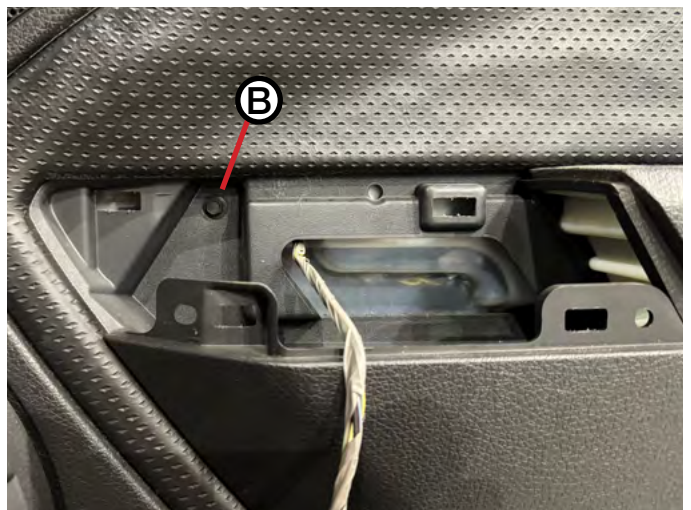

## 2005-14 Mustang Door Panel Hardware Kit

**(A)** QTY: 2

**(B)** QTY: 9

**FIND YOUR NEXT MOD! SHOP 1000s OF PARTS ONLINE 24/7 @ LMR.COM**

2005-09

2010-14

**Disclaimer**

By using this instruction sheet, you agree that other than as expressly stated in the LMR Terms and Conditions (Agreement) or as required by the laws of the state of Texas or applicable United States federal law (Applicable Law), this instruction sheet is provided "AS IS" and LMR does not make any specific representations or warranties about this instruction sheet. For example, LMR does not make any warranties about: (a) the content provided in this instruction sheet; (b) any specific features of this instruction sheet, or its accuracy, reliability, or ability to meet your needs. The knowledge and experience level of users of this instruction sheet vary widely; if you do not have adequate knowledge and experience to use this instruction sheet and safely accomplish the tasks described, please hire a professional to assist you for your safety and the safety of your vehicle and others.