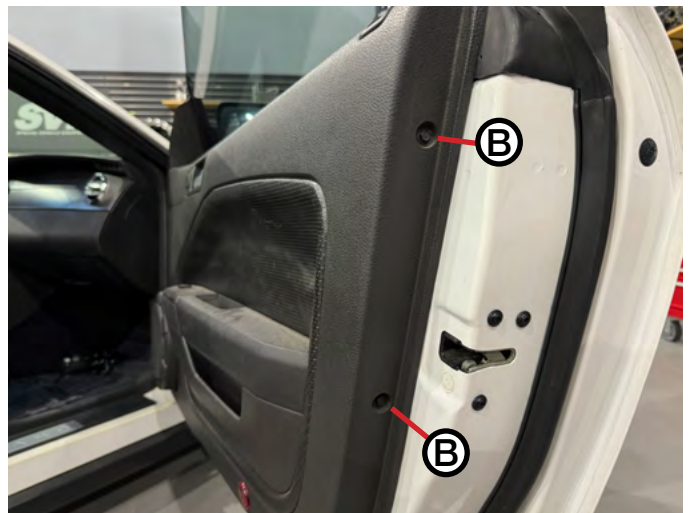

## 2005-14 Mustang Door Panel Hardware Kit

**(A)** QTY: 2

**(B)** QTY: 9

**FIND YOUR NEXT MOD! SHOP 1000s OF PARTS ONLINE 24/7 @ LMR.COM**

2005-09

2010-14

**Disclaimer**

By using this instruction sheet, you agree that other than as expressly stated in the LMR Terms and Conditions (Agreement) or as required by the laws of the state of Texas or applicable United States federal law (Applicable Law), this instruction sheet is provided "AS IS" and LMR does not make any specific representations or warranties about this instruction sheet. For example, LMR does not make any warranties about: (a) the content provided in this instruction sheet; (b) any specific features of this instruction sheet, or its accuracy, reliability, or ability to meet your needs. The knowledge and experience level of users of this instruction sheet vary widely; if you do not have adequate knowledge and experience to use this instruction sheet and safely accomplish the tasks described, please hire a professional to assist you for your safety and the safety of your vehicle and others.