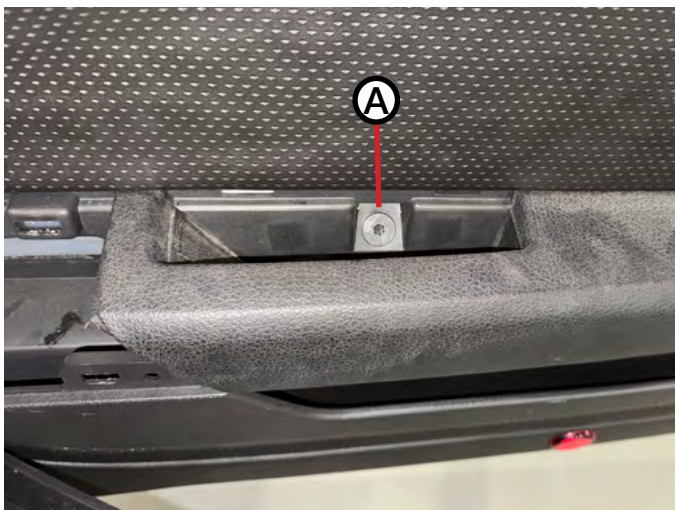

## 2005-14 Mustang Door Panel Hardware Kit

**(A)** QTY: 2

**(B)** QTY: 9

**FIND YOUR NEXT MOD! SHOP 1000s OF PARTS ONLINE 24/7 @ LMR.COM**

2005-09

2010-14

**Disclaimer**

By using this instruction sheet, you agree that other than as expressly stated in the LMR Terms and Conditions (Agreement) or as required by the laws of the state of Texas or applicable United States federal law (Applicable Law), this instruction sheet is provided "AS IS" and LMR does not make any specific representations or warranties about this instruction sheet. For example, LMR does not make any warranties about: (a) the content provided in this instruction sheet; (b) any specific features of this instruction sheet, or its accuracy, reliability, or ability to meet your needs. The knowledge and experience level of users of this instruction sheet vary widely; if you do not have adequate knowledge and experience to use this instruction sheet and safely accomplish the tasks described, please hire a professional to assist you for your safety and the safety of your vehicle and others.