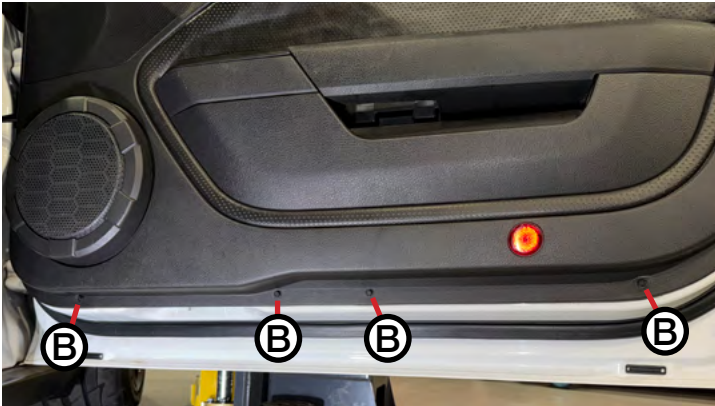

## 2005-14 Mustang Door Panel Hardware Kit

**(A)** QTY: 2

**(B)** QTY: 9

**FIND YOUR NEXT MOD! SHOP 1000s OF PARTS ONLINE 24/7 @ LMR.COM**

2005-09

2010-14

**Disclaimer**

By using this instruction sheet, you agree that other than as expressly stated in the LMR Terms and Conditions (Agreement) or as required by the laws of the state of Texas or applicable United States federal law (Applicable Law), this instruction sheet is provided "AS IS" and LMR does not make any specific representations or warranties about this instruction sheet. For example, LMR does not make any warranties about: (a) the content provided in this instruction sheet; (b) any specific features of this instruction sheet, or its accuracy, reliability, or ability to meet your needs. The knowledge and experience level of users of this instruction sheet vary widely; if you do not have adequate knowledge and experience to use this instruction sheet and safely accomplish the tasks described, please hire a professional to assist you for your safety and the safety of your vehicle and others.