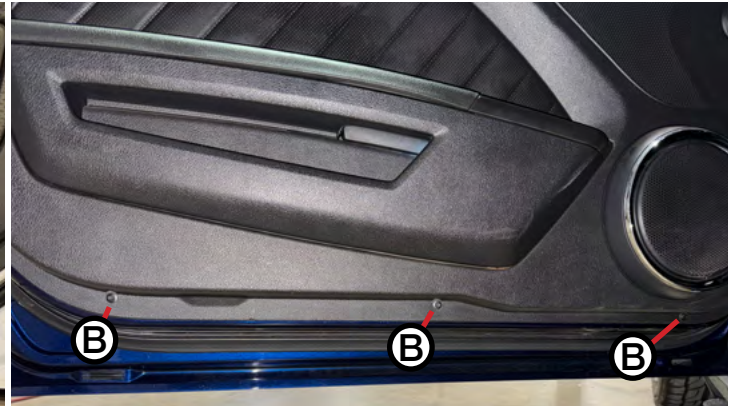

## 2005-14 Mustang Door Panel Hardware Kit

**(A)** QTY: 2

**(B)** QTY: 9

**FIND YOUR NEXT MOD! SHOP 1000s OF PARTS ONLINE 24/7 @ LMR.COM**

2005-09

2010-14

**Disclaimer**

By using this instruction sheet, you agree that other than as expressly stated in the LMR Terms and Conditions (Agreement) or as required by the laws of the state of Texas or applicable United States federal law (Applicable Law), this instruction sheet is provided "AS IS" and LMR does not make any specific representations or warranties about this instruction sheet. For example, LMR does not make any warranties about: (a) the content provided in this instruction sheet; (b) any specific features of this instruction sheet, or its accuracy, reliability, or ability to meet your needs. The knowledge and experience level of users of this instruction sheet vary widely; if you do not have adequate knowledge and experience to use this instruction sheet and safely accomplish the tasks described, please hire a professional to assist you for your safety and the safety of your vehicle and others.