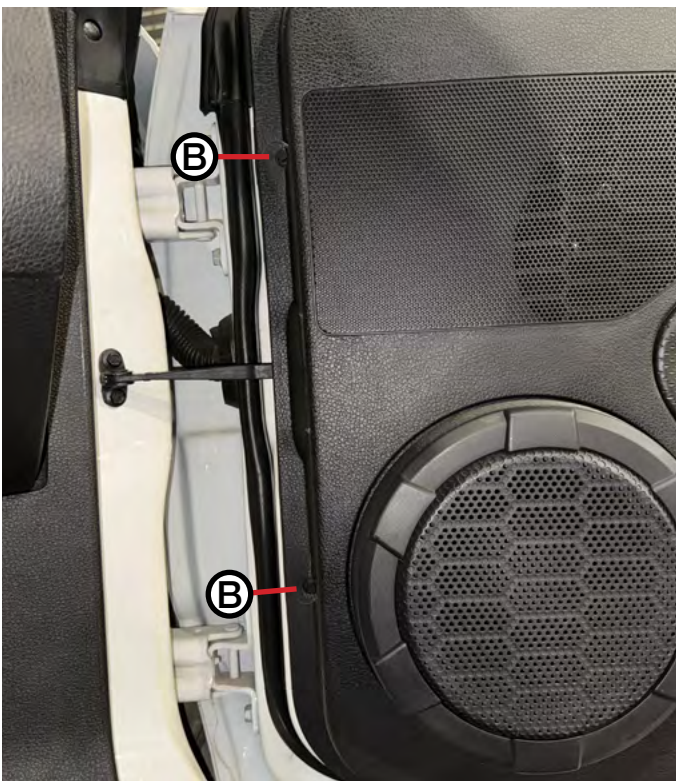

## 2005-14 Mustang Door Panel Hardware Kit

**(A)** QTY: 2

**(B)** QTY: 9

**FIND YOUR NEXT MOD! SHOP 1000s OF PARTS ONLINE 24/7 @ LMR.COM**

2005-09

2010-14

**Disclaimer**

By using this instruction sheet, you agree that other than as expressly stated in the LMR Terms and Conditions (Agreement) or as required by the laws of the state of Texas or applicable United States federal law (Applicable Law), this instruction sheet is provided "AS IS" and LMR does not make any specific representations or warranties about this instruction sheet. For example, LMR does not make any warranties about: (a) the content provided in this instruction sheet; (b) any specific features of this instruction sheet, or its accuracy, reliability, or ability to meet your needs. The knowledge and experience level of users of this instruction sheet vary widely; if you do not have adequate knowledge and experience to use this instruction sheet and safely accomplish the tasks described, please hire a professional to assist you for your safety and the safety of your vehicle and others.